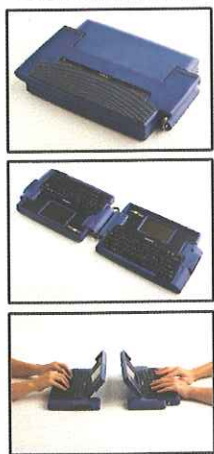

INSTANT FACE-TO-FACE COMMUNICATION!

SPLIT SCREEN

Hi! I'm great. How do you like your UbiDuo?
hello how are you?
I love it because I can use it anywhere at anytime!

With the touch of a button, open up a split screen 'chat' for dynamic conversations. Use Emoticons, BOLD text and adjustable font to personalize your conversation.

Ubi4Tel FEATURE

TTY Function. Plug one UbiDuo into a land line; the 2nd can be used as a "cordless" TTY within 500 feet of the base unit. A 2nd person can participate by typing from the base unit. (Compatible with other UbiDuos, Relay services & ASCII II devices).