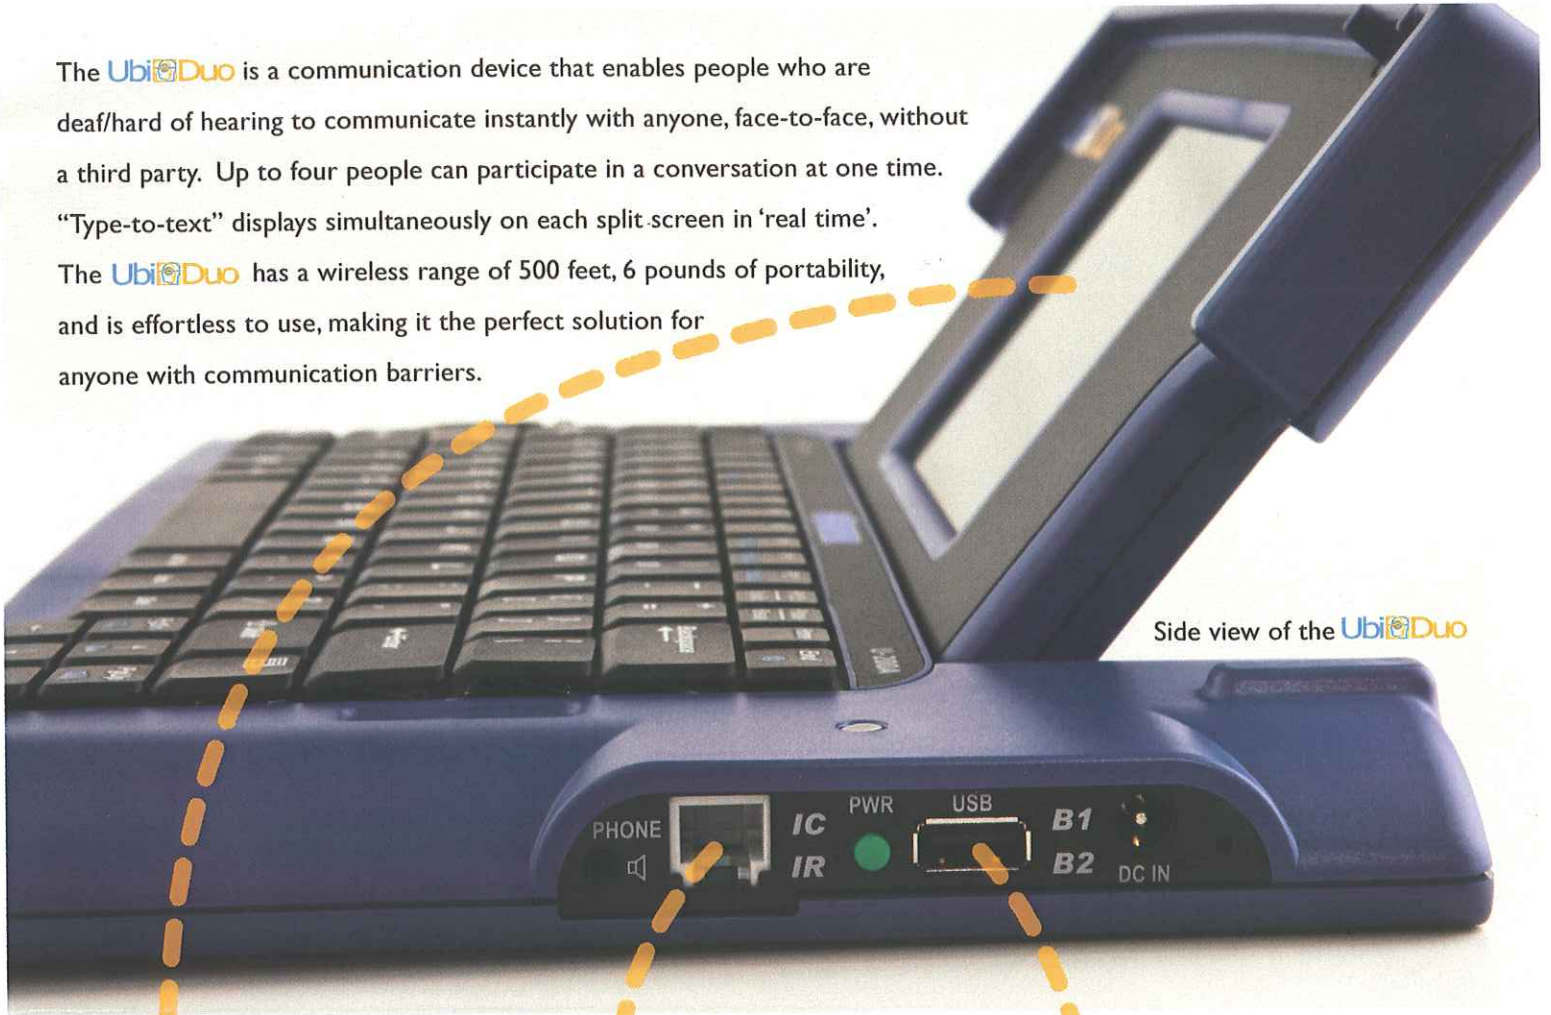

UbiDuo

FACE to FACE Communicator

\$1,925

For this special price, indicate
CESA 1942 on your purchase order.

Development of the UbiDuo was supported by a grant from the National Institutes of Health

sComm
6238 Hadley Street
Raytown, Missouri 64133
1.866.505.7008 Voice Toll Free
816.350.7001 Ubi4Tel - VP - TTY
816.737.1790 Fax
e-mail - info@scommonline.com
www.scommonline.com

2006 Governor's Technology Company of the Year by the
Missouri Department of Economic Development

Inclusion 2006 Award for Universal Design by the
Governor's Council on Disability

The **UbiDuo** is a communication device that enables people who are deaf/hard of hearing to communicate instantly with anyone, face-to-face, without a third party. Up to four people can participate in a conversation at one time. "Type-to-text" displays simultaneously on each split-screen in 'real time'. The **UbiDuo** has a wireless range of 500 feet, 6 pounds of portability, and is effortless to use, making it the perfect solution for anyone with communication barriers.

Side view of the **UbiDuo**

PHONE IC PWR USB B1 B2 DC IN
IR IR

Up to 8 hours of rechargeable battery

MAIN SCREEN

Within three seconds of start up, begin a SPLIT screen 'chat', make a TTY CALL, adjust screen SETTINGS for easier viewing or SAVE a conversation to print later. Ease of use is the hallmark of the UbiDuo.

Ubi4Tel FEATURE

TTY Function. Plug one UbiDuo into a land line; the 2nd can be used as a "cordless" TTY within 500 feet of the base unit. A 2nd person can participate by typing from the base unit. (Compatible with other UbiDuos, Relay services & ASCII II devices).